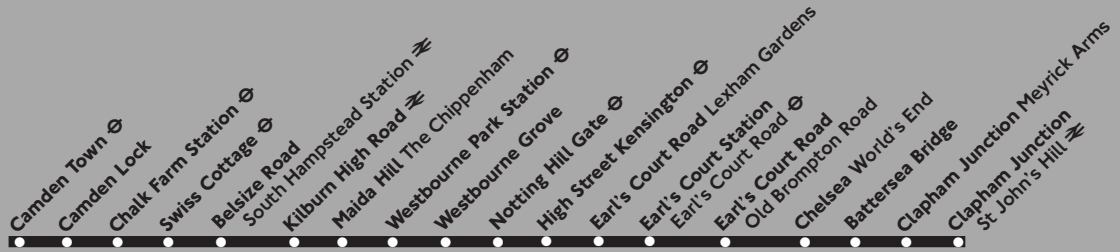

N31

Camden Town - Kensington - Clapham Junction

To stop the bus, always indicate clearly to the driver

Every night

Sunday night/Monday morning to Thursday night/Friday morning

Camden Town Station ⇄	0125	0225	0325	0425
Chalk Farm Station ⇄	0130	0230	0330	0430
Swiss Cottage Station ⇄	0134	0234	0334	0434
Kilburn High Road Station ⇄	0138	0238	0338	0438
Maida Hill The Chippenham	0142	0242	0342	0442
Westbourne Park Station ⇄	0145	0245	0345	0445
Notting Hill Gate ⇄	0149	0249	0349	0449
High Street Kensington Station ⇄	0153	0253	0353	0453
Earl's Court Station Earl's Court Rd ⇄	0158	0258	0358	0458
Chelsea World's End	0201	0301	0401	0501
Clapham Junction Meyrick Arms	0210	0310	0410	0510
Clapham Junction St John's Hill ⇄	0212	0312	0412	---

Friday night/Saturday morning and Saturday night/Sunday morning

Camden Town Station ⇄	0100	0130	0200	0230	0300	0330	0400	0430
Chalk Farm Station ⇄	0105	0135	0205	0235	0305	0335	0405	0435
Swiss Cottage Station ⇄	0109	0139	0209	0239	0309	0339	0409	0439
Kilburn High Road Station ⇄	0113	0143	0213	0243	0313	0343	0413	0443
Maida Hill The Chippenham	0117	0147	0217	0247	0317	0347	0417	0447
Westbourne Park Station ⇄	0120	0150	0220	0250	0320	0350	0420	0450
Notting Hill Gate ⇄	0124	0154	0224	0254	0324	0354	0424	0454
High Street Kensington Station ⇄	0128	0158	0228	0258	0328	0358	0428	0458
Earl's Court Station Earl's Court Rd ⇄	0133	0203	0233	0303	0333	0403	0433	0503
Chelsea World's End	0136	0206	0236	0306	0336	0406	0436	0506
Clapham Junction Meyrick Arms	0145	0215	0245	0315	0345	0415	0445	0515
Clapham Junction St John's Hill ⇄	0147	0217	0247	0317	0347	0417	---	---